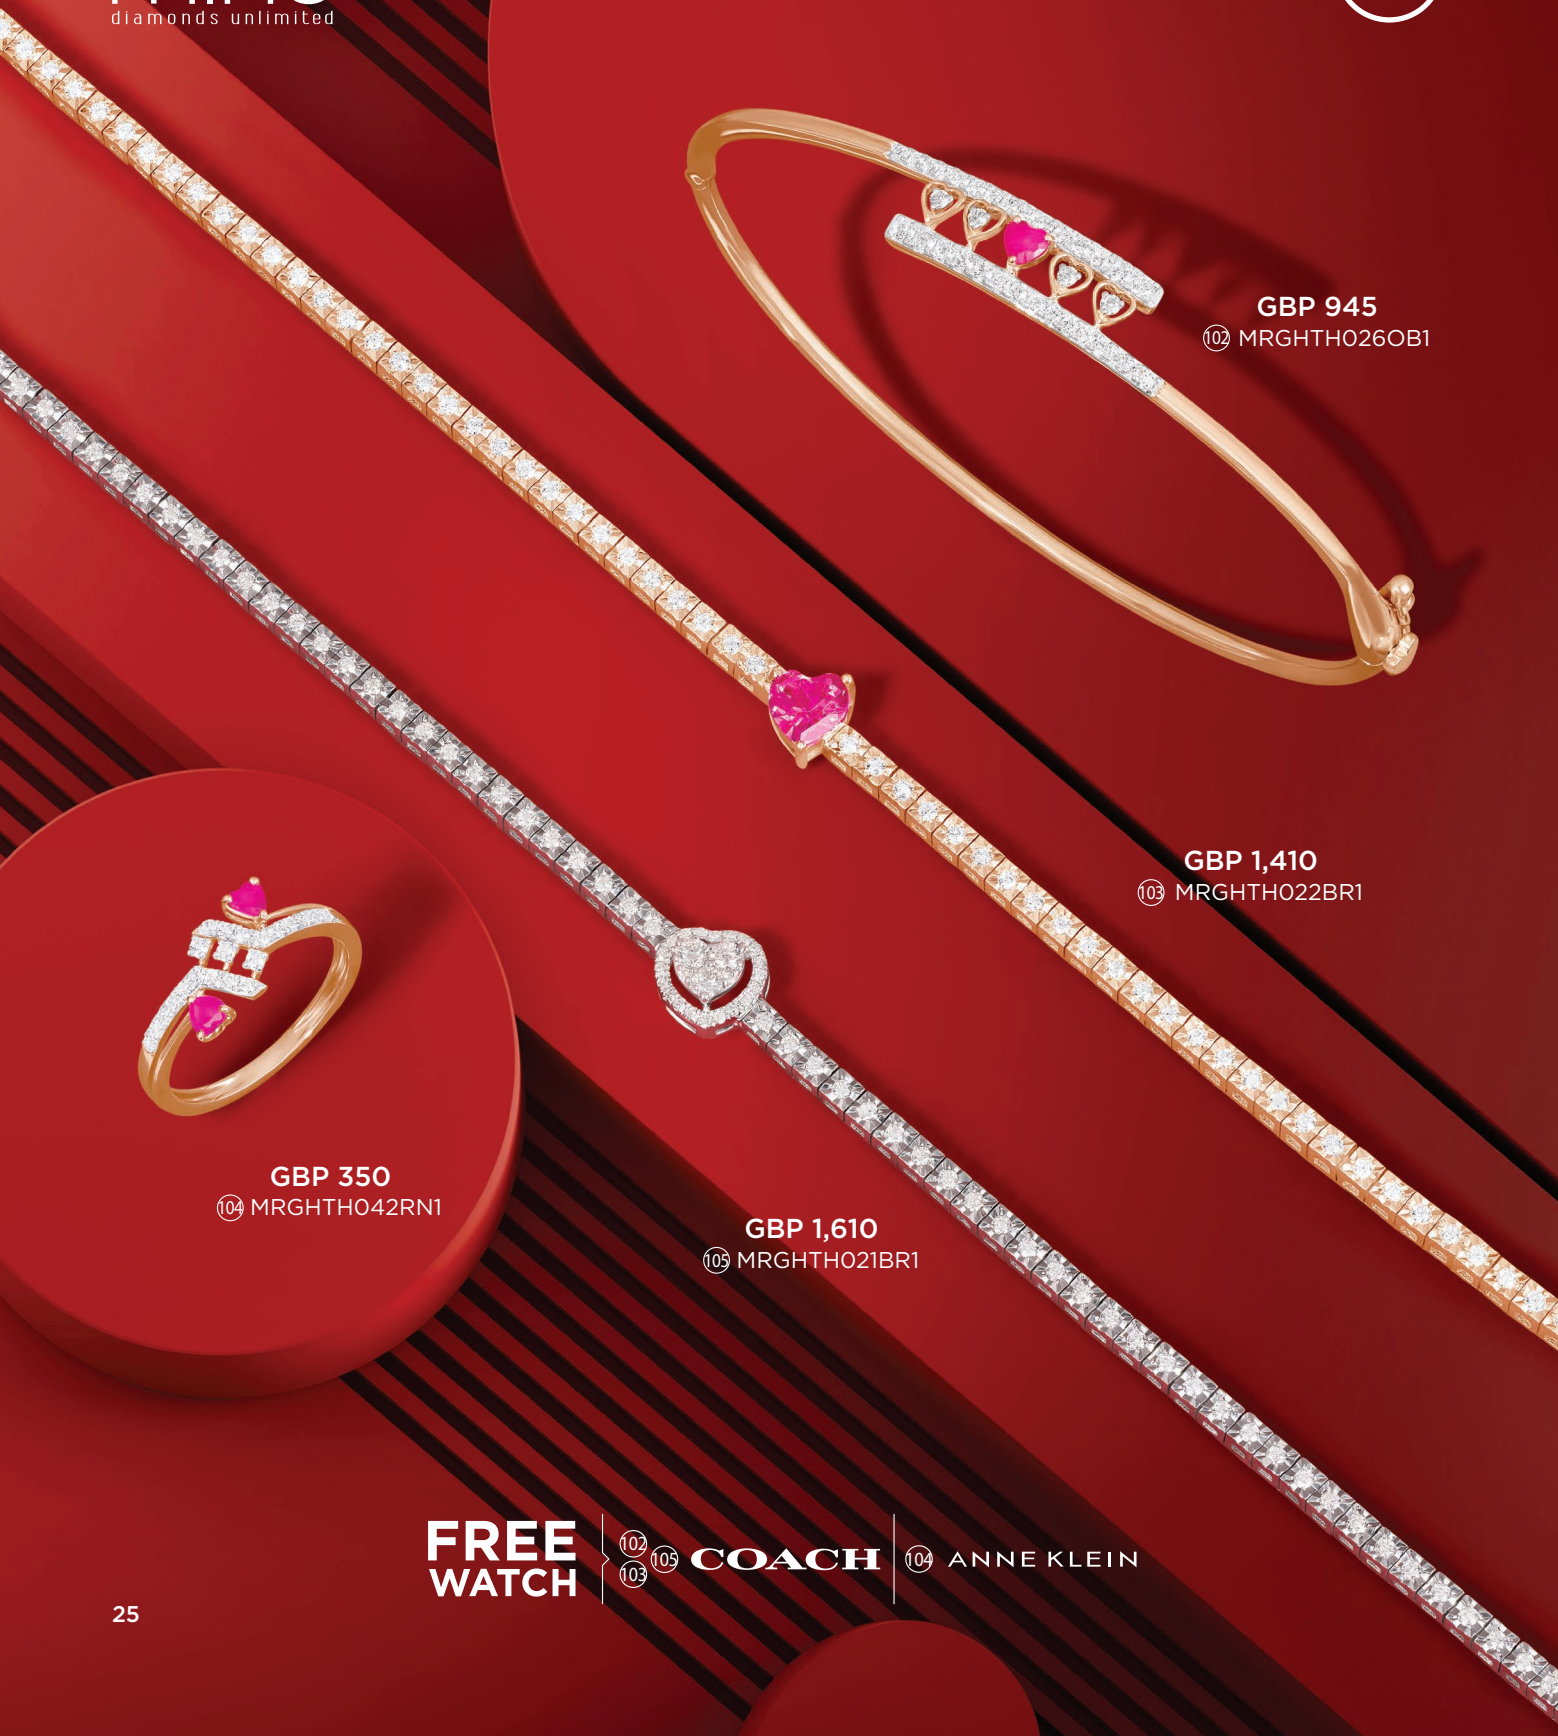

GBP 945
⑩② MRGTH026OB1

GBP 1,410
⑩③ MRGTH022BR1

GBP 350
⑩④ MRGTH042RN1

GBP 1,610
⑩⑤ MRGTH021BR1

FREE
WATCH

⑩②
⑩③

COACH

⑩④ ANNE KLEIN