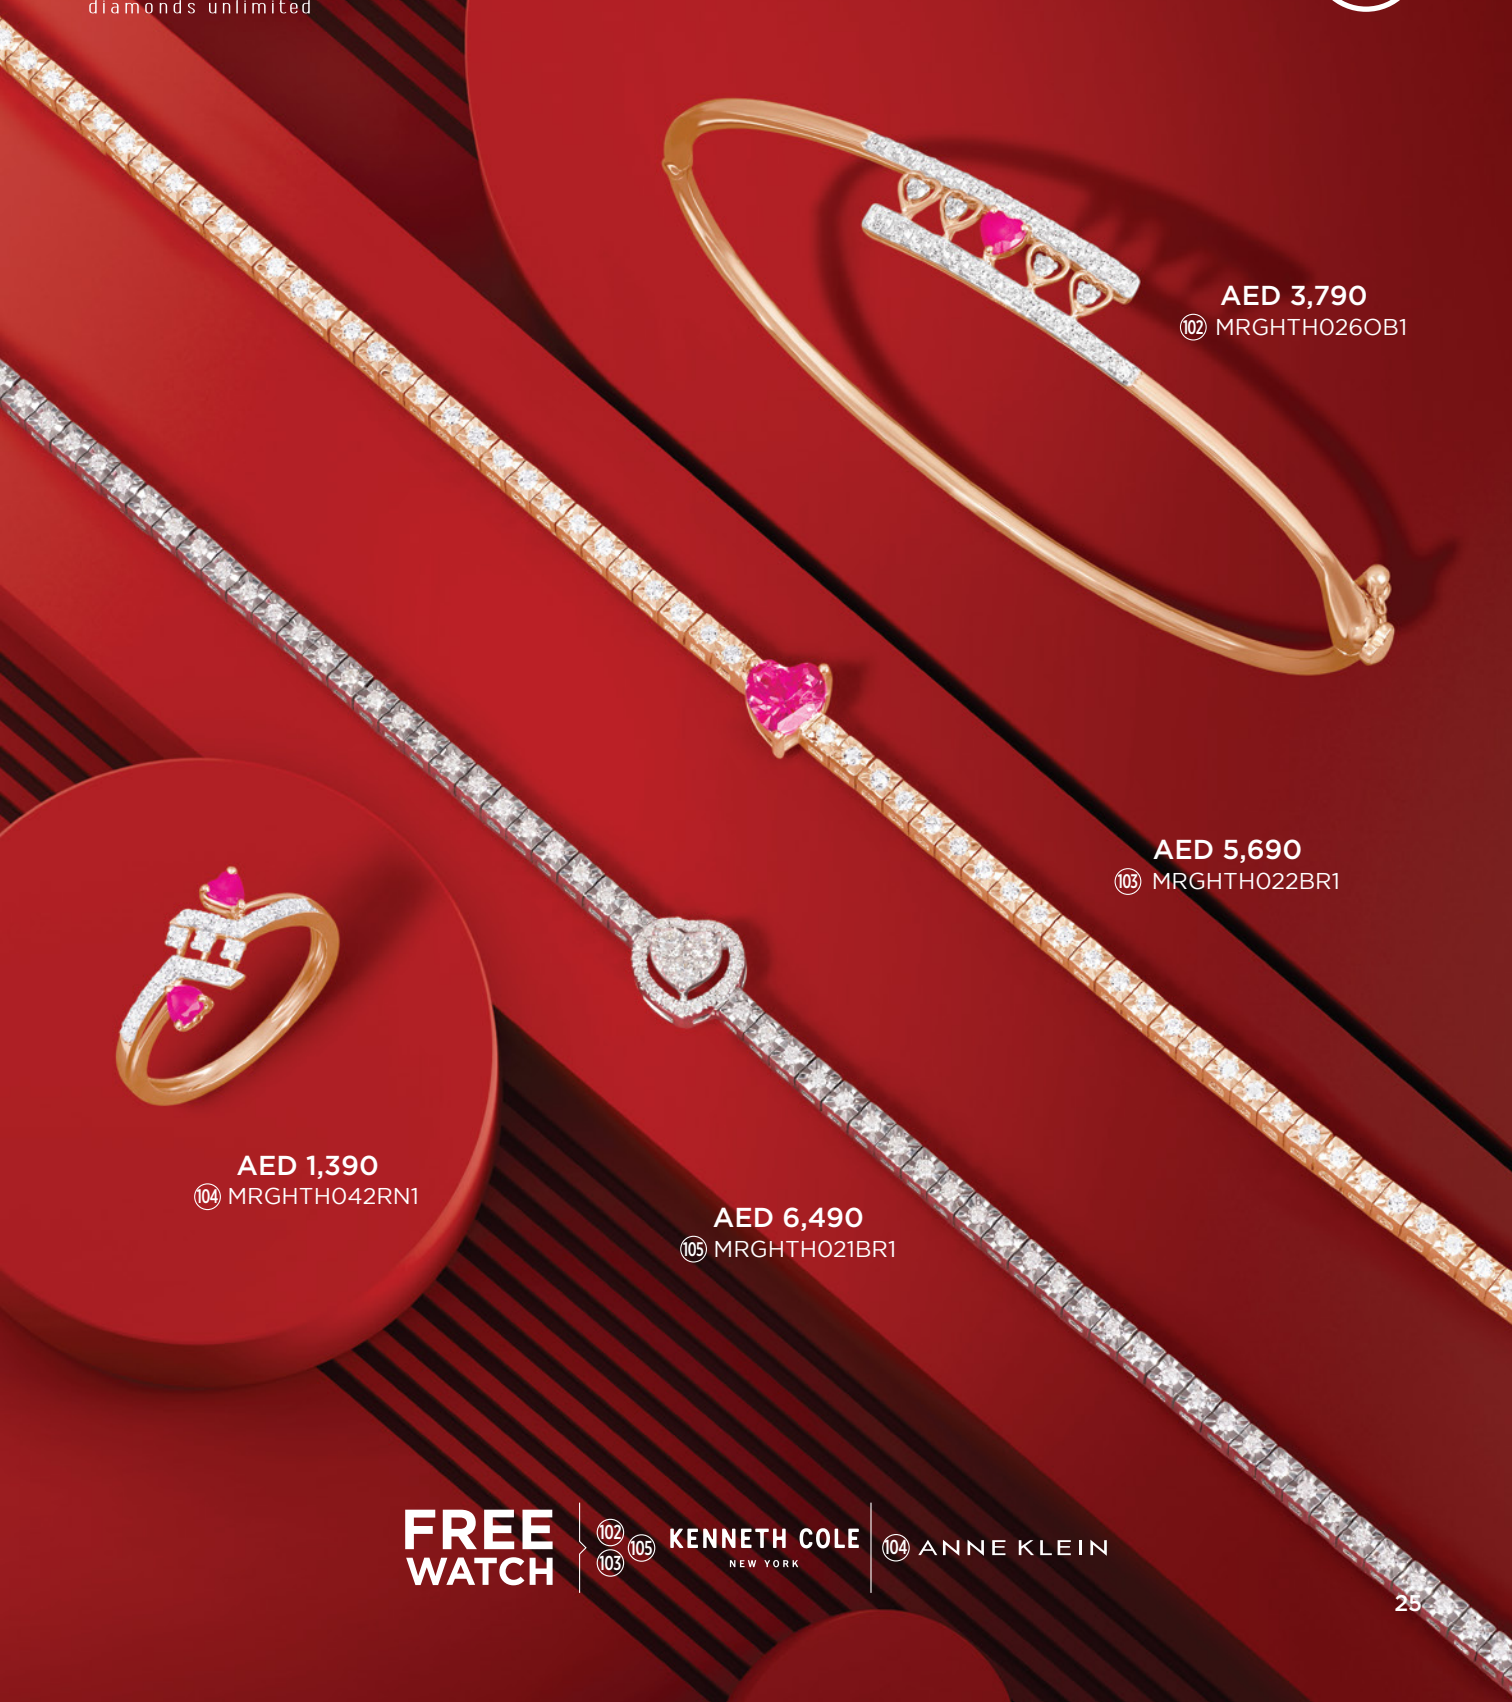

⑧⑨  
⑨①

ANNE KLEIN

AED 1,350  
93 MRGTH059RN1

AED 1,890  
95 MRGTH026NK1

AED 1,810  
96 MRGTH027NK1

AED 1,150  
94 MRGTH057RN1

**FREE  
WATCH**

95 KENNETH COLE  
96 NEW YORK

93 ANNE KLEIN  
94

AED 1,290  
⑨⑦ MRGHTH044PN1

AED 1,350  
⑨⑧ MRGHTH062PN1

AED 1,590  
⑨⑨ MRGHTH046PN1

AED 1,050  
⑩⑩ MRGHTH024BR1

AED 1,890  
⑩① MRGHTH018BR1

**FREE  
WATCH**

⑨⑨ KENNETH COLE  
⑩① NEW YORK

⑨⑦ ⑩① ANNE KLEIN  
⑨⑧

AED 3,790  
⑩② MRGHTH026OB1

AED 5,690  
⑩③ MRGHTH022BR1

AED 1,390  
⑩④ MRGHTH042RN1

AED 6,490  
⑩⑤ MRGHTH021BR1

**FREE  
WATCH**

⑩②  
⑩③

**KENNETH COLE**  
NEW YORK

⑩④ **ANNE KLEIN**

AED 1,490  
⑩⑥ MRGHTH002BR1

AED 3,390  
⑩⑦ MRGHTH071PN1

AED 1,250  
⑩⑧ MRGHTH068PN1

AED 1,090  
⑩⑨ MRGHTH075RN1

AED 1,690  
⑩⑩ MRGHTH065RN1

FREE  
WATCH

⑩⑦  
⑩⑧